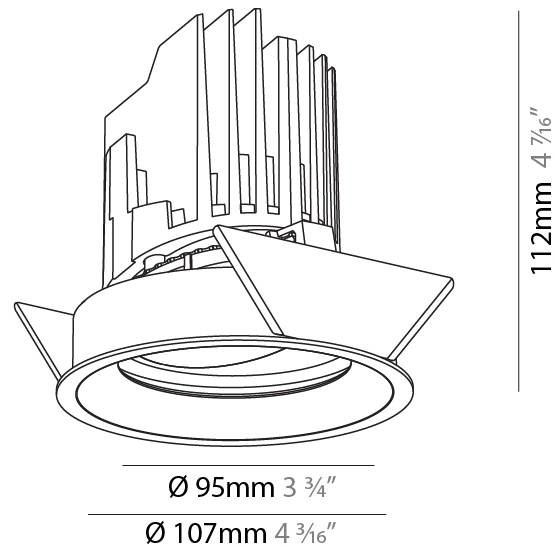

GENERAL

Series: Bioniq
 Subseries: Bioniq Round Adjustable
 Brand: Prolight
 Division: Architectural
 Mounting Type: Recessed
 Mounting Location: Ceiling
 Subcategory: Downlight

PHYSICAL

Shape: Round
 Diameter (mm): 107
 Diameter (in): 4 3/16
 Height (mm): 112
 Height (in): 4 7/16
 Ceiling Thickness (mm): 10 / 12.5 / 15
 Ceiling Thickness (in): 3/8 or 1/2 or 9/16
 Min. Recessing Depth (mm): 130
 Min. Recessing Depth (in): 5 1/8
 Light Distribution: Adjustable / Downlight
 Weight (kg): 0.47
 Weight (lbs): 1.04
 Fixture Finish: SSR / BKV / CWI / CRY / HAB / UFT / ITA / RUA / FTG / MYG / LOD / PUS / FRO / FUP / KIA / POP / BLS / SPG / MEY / GOH / GUM / CHC / COM / ABZ / JAG / OBR / MOS / ROR
 Fixture Material: Aluminum Die Cast
 Cut-out Measurements: 98mm / 3 7/8"

GENERAL

Series: Bioniq
 Subseries: Bioniq Round Adjustable
 Brand: Prolicht
 Division: Architectural
 Mounting Type: Recessed
 Mounting Location: Ceiling
 Subcategory: Downlight

PHYSICAL

Shape: Round
 Diameter (mm): 107
 Diameter (in): 4 3/16
 Height (mm): 112
 Height (in): 4 7/16
 Ceiling Thickness (mm): 10 / 12.5 / 15
 Ceiling Thickness (in): 3/8 or 1/2 or 9/16
 Min. Recessing Depth (mm): 130
 Min. Recessing Depth (in): 5 1/8
 Light Distribution: Adjustable / Downlight
 Weight (kg): 0.47
 Weight (lbs): 1.04
 Fixture Finish: SSR / BKV / CWI / CRY / HAB / UFT / ITA / RUA / FTG / MYG / LOD / PUS / FRO / FUP / KIA / POP / BLS / SPG / MEY / GOH / GUM / CHC / COM / ABZ / JAG / OBR / MOS / ROR
 Fixture Material: Aluminum Die Cast
 Cut-out Measurements: 98mm / 3 7/8"

OPTICAL

Reflector°: 10
 Optic°: Lens Pack - No Lens
 Adjustability: Rotational 355°; Tilt 30°

RATINGS AND CERTIFICATIONS

Certified By: Certified for North American Standards
 IP rating: IP20

					
98mm 3 7/8"	130mm 5 1/8"	10 15mm 3/8" 9/16"	30°	355°	↑